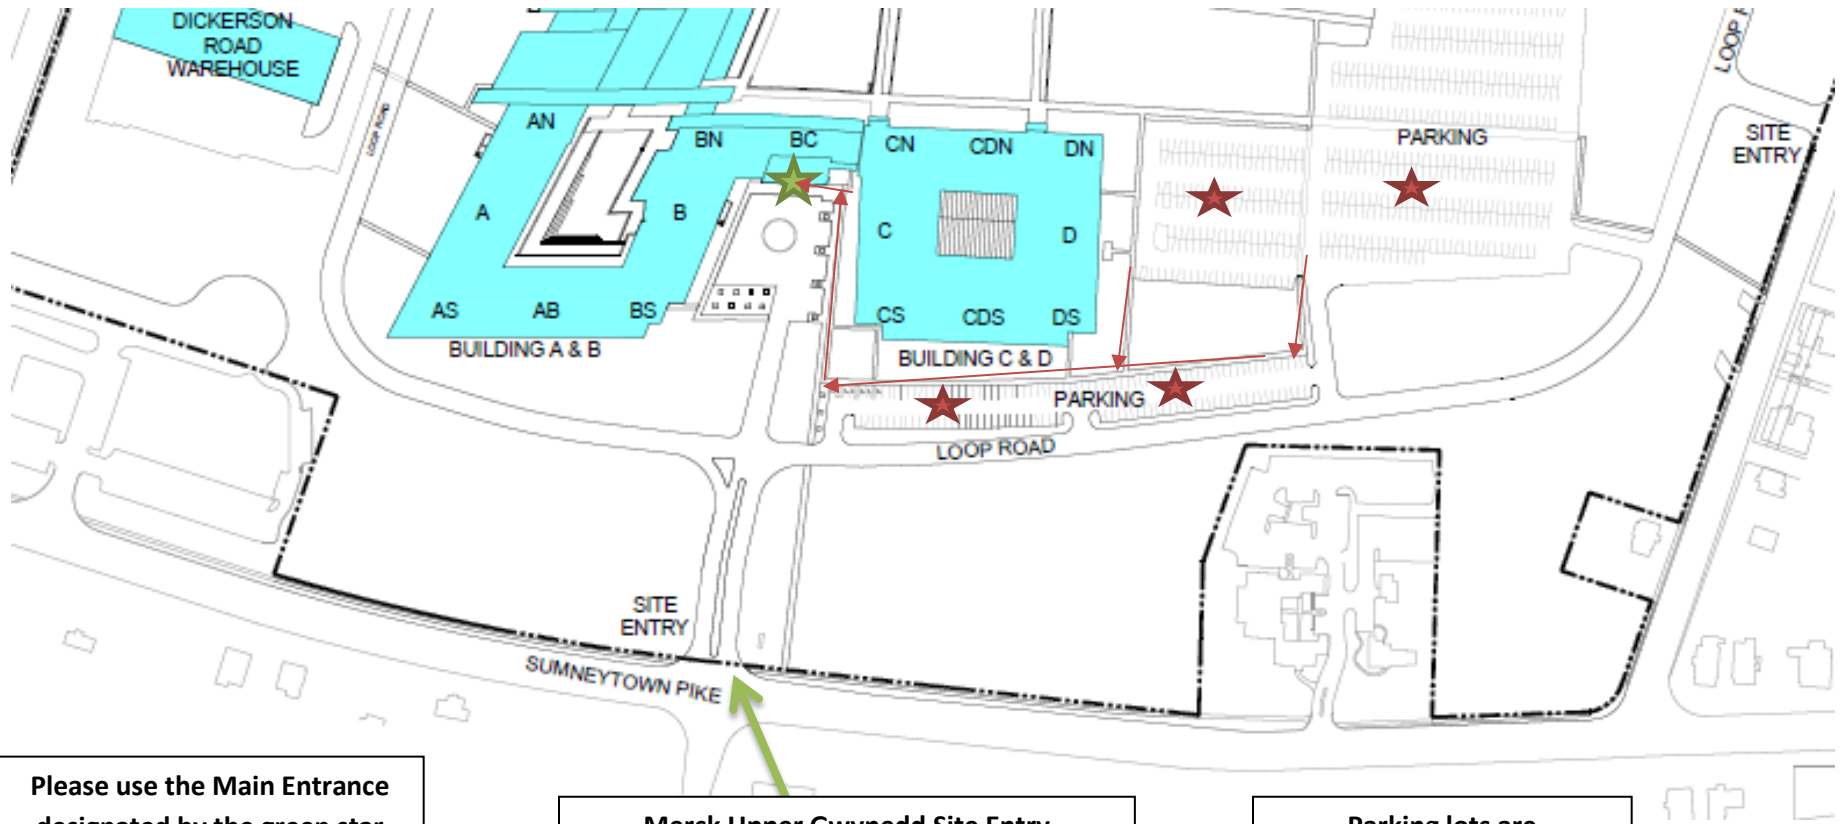

Sustainability Summit
Wednesday, Oct. 3, 2018

Merck Upper Gwynedd Facility Directions

Please use the Main Entrance designated by the green star

Merck Upper Gwynedd Site Entry
Merck & Co., Inc.
Upper Gwynedd Site
351 North Sumneytown Pike
North Wales, PA 19454

Parking lots are designated by red star

Please note the Main Entrance does not open until 7 AM if you plan to arrive early.

Visitors: Have photo identification ready for security upon check-in.

For any questions please contact: Angie Morales (732-318-0393), Rachel Weisslitz (732-484-2803), or Keith Deuber: (484-425-1605).